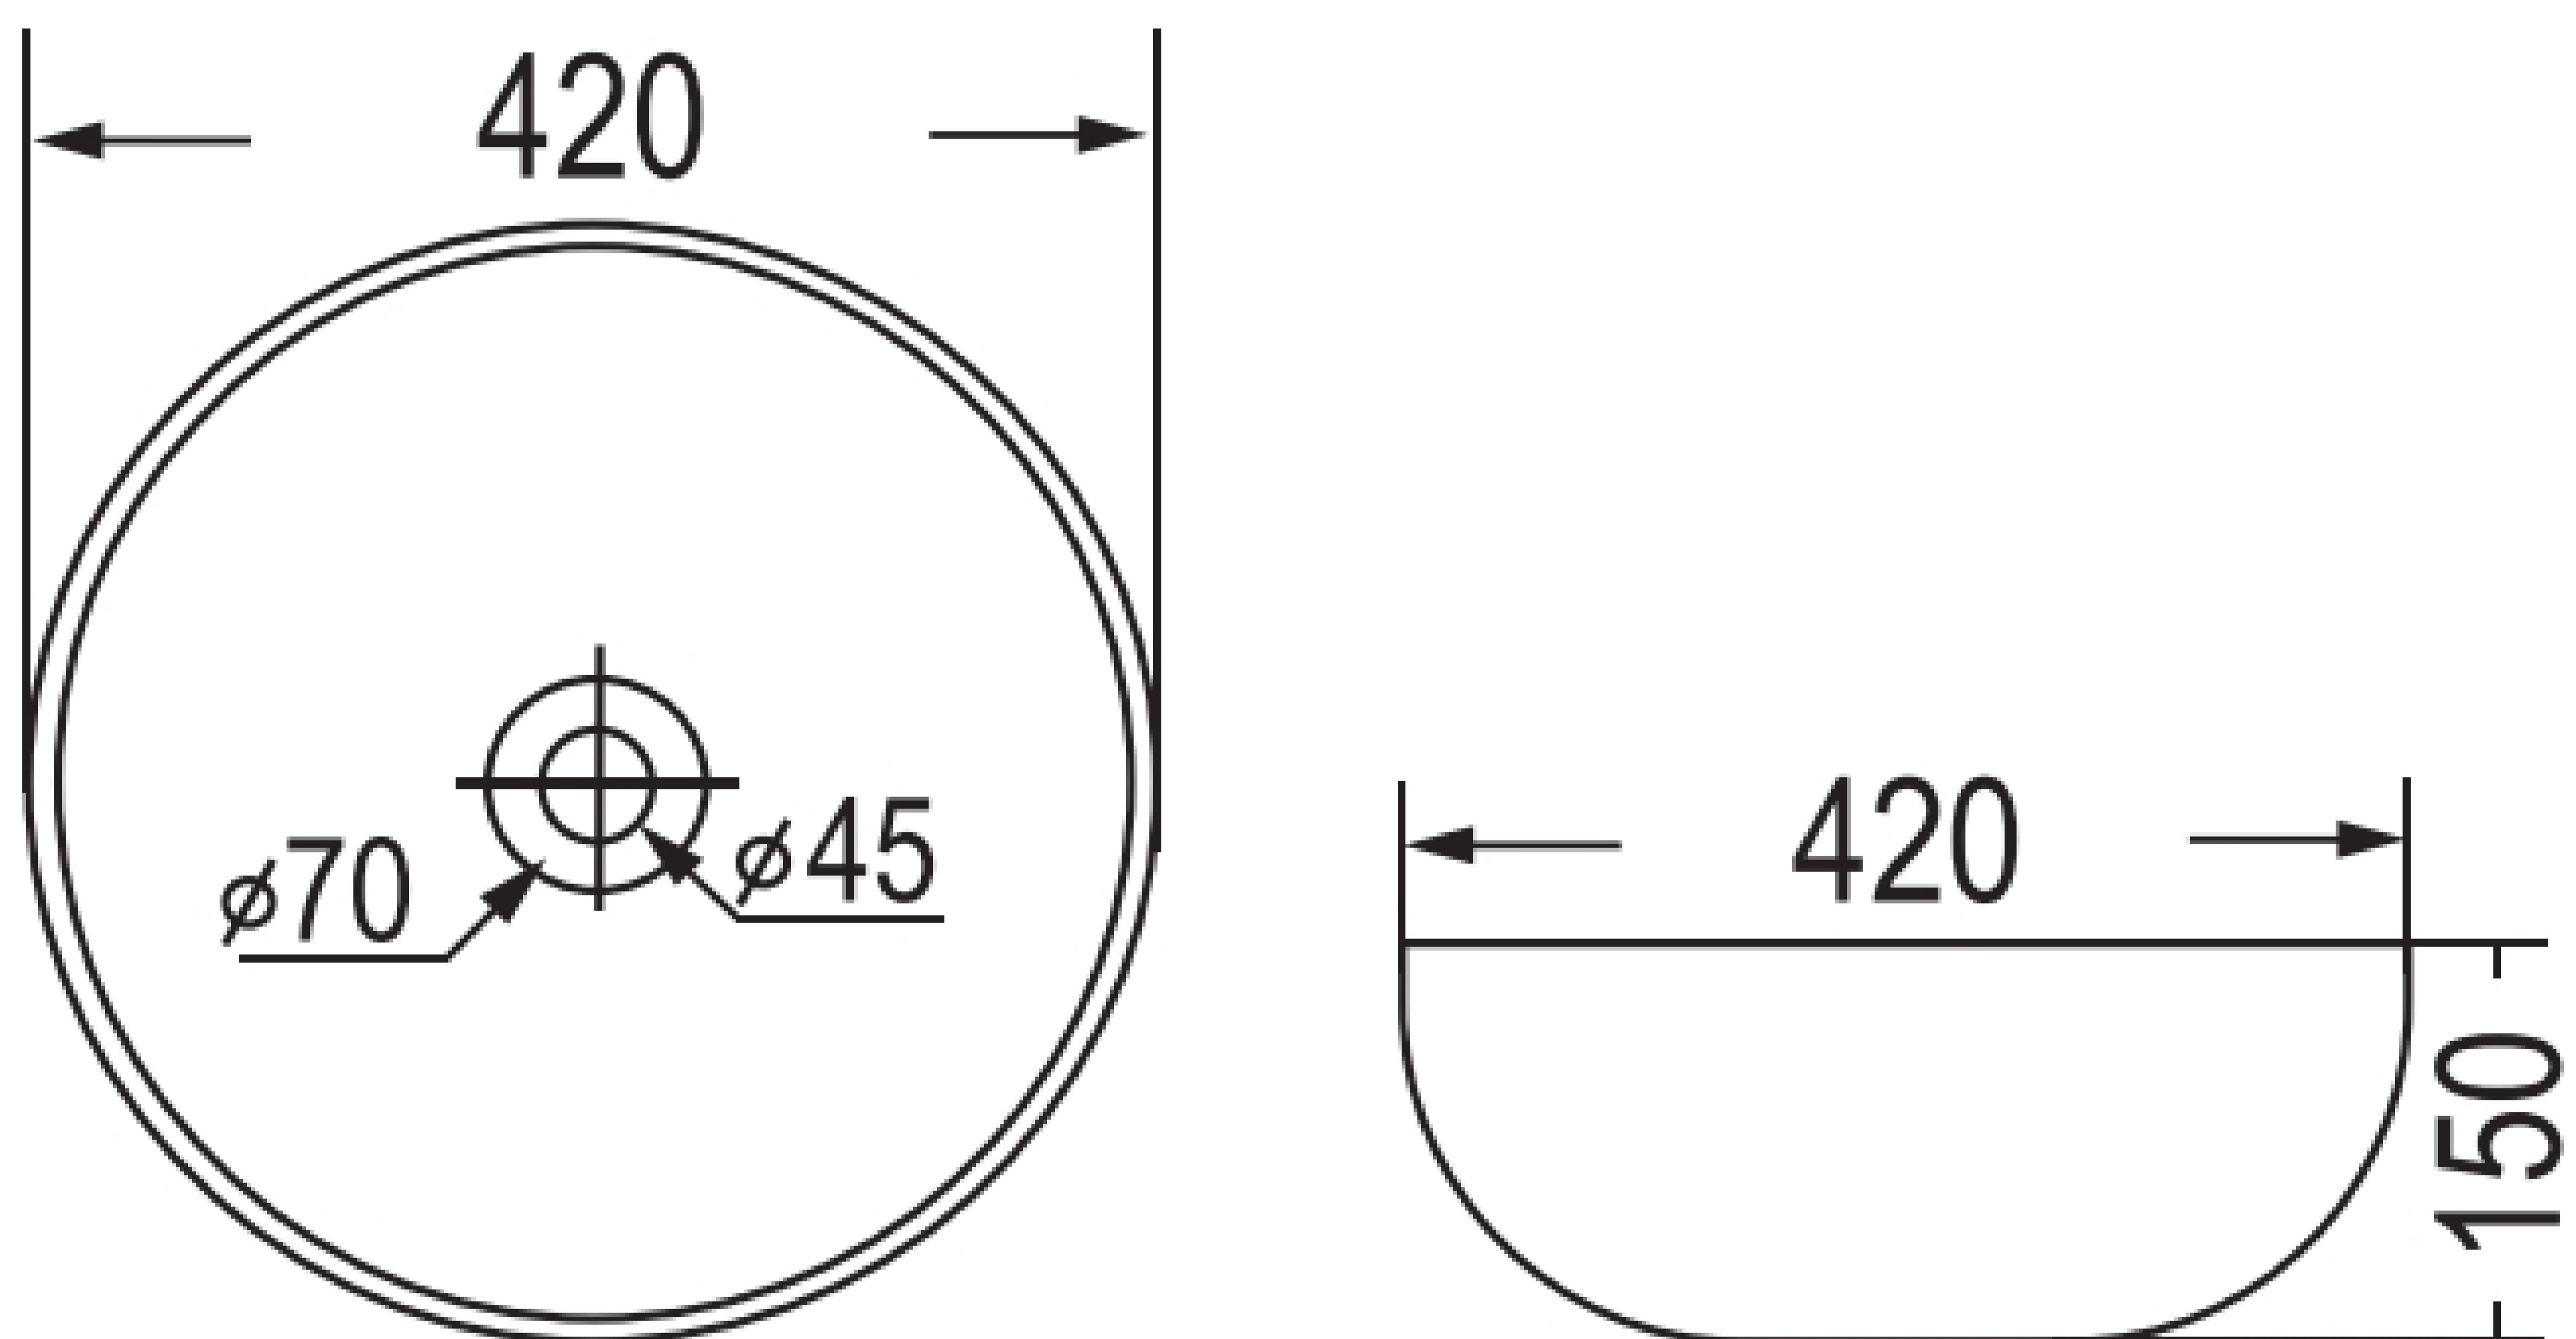

Table Mounted Wash Basin

Product Code : 9221

Technical Drawing

All dimension are in **mm**